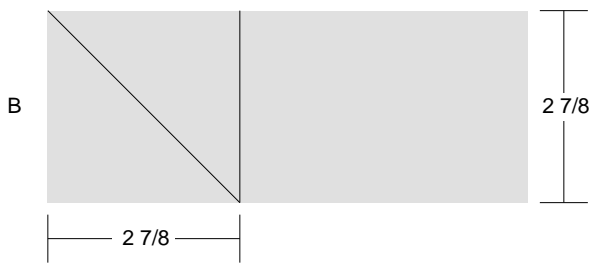

12) Broken Sugar Bowl

Key Block (41/100 actual size)

Cutting Diagrams

Patch Count