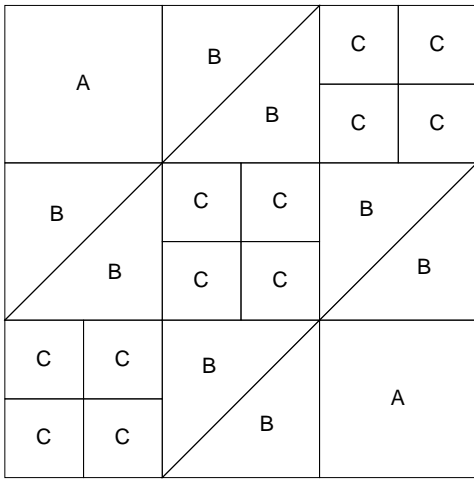

12) Broken Sugar Bowl

Key Block (41/100 actual size)

Cutting Diagrams

Patch Count