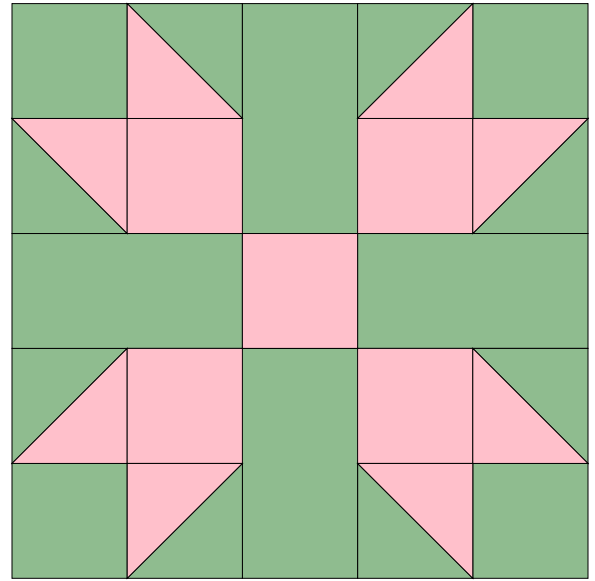

14) Butterfly at the Crossroads

Key Block (41/100 actual size)

Cutting Diagrams