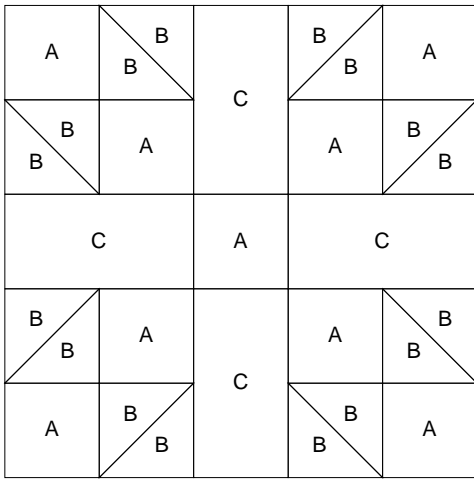

14) Butterfly at the Crossroads

Key Block (41/100 actual size)

Cutting Diagrams