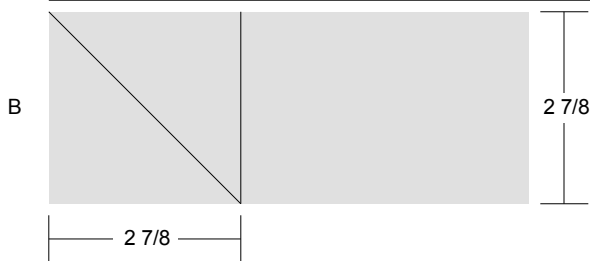

21) Contrary Wife

Key Block (41/100 actual size)

Cutting Diagrams

Patch Count