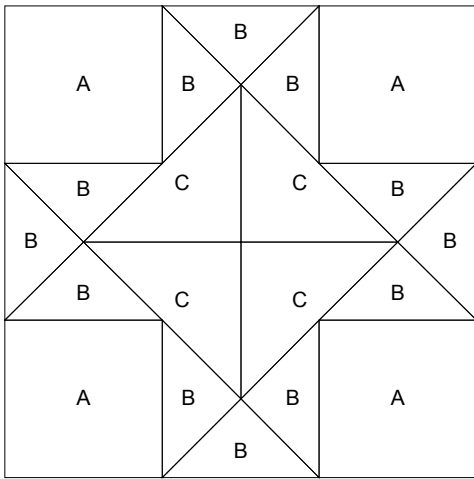

# 23) Country Farm

Key Block (41/100 actual size)

Cutting Diagrams

Patch Count